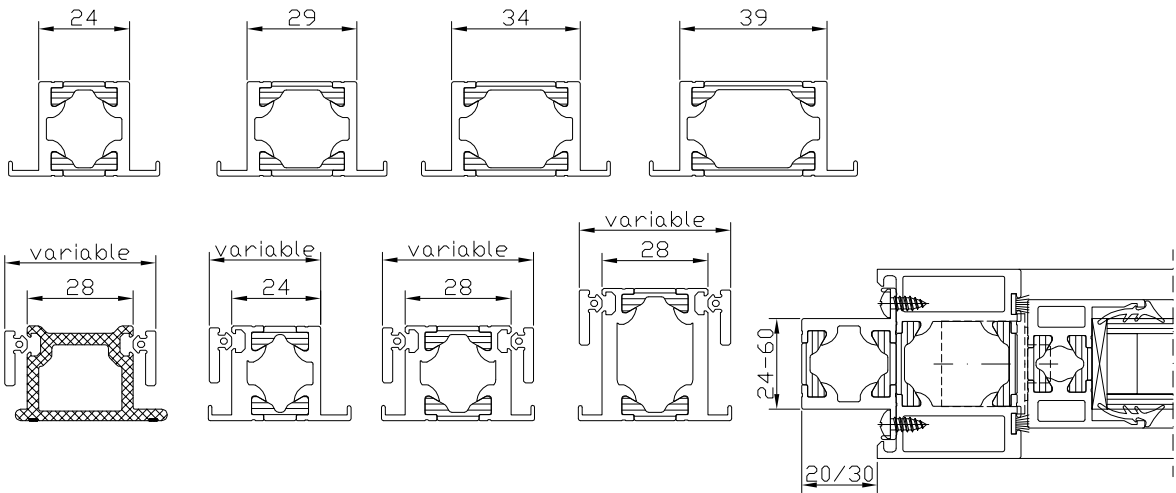

standard adapter profiles 24mm up to 60mm

alternative aluminium angle

non insulated adapter

adapter profile flush with surface outside or inside

EuroLam[®]
INTERNATIONAL

99510 Wiegendorf
Germany
Tel.: 036462/3388-0
Fax: 036462/3388-13