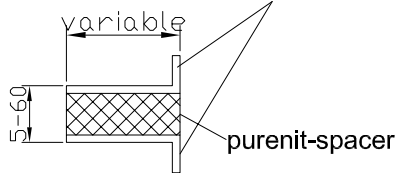

standard adapter profiles 24mm up to 60mm

alternative aluminium angle

non insulated adapter

adapter profile flush with surface outside or inside

EuroLam[®]
INTERNATIONAL

99510 Wiegendorf
Germany
Tel.: 036462/3388-0
Fax: 036462/3388-13