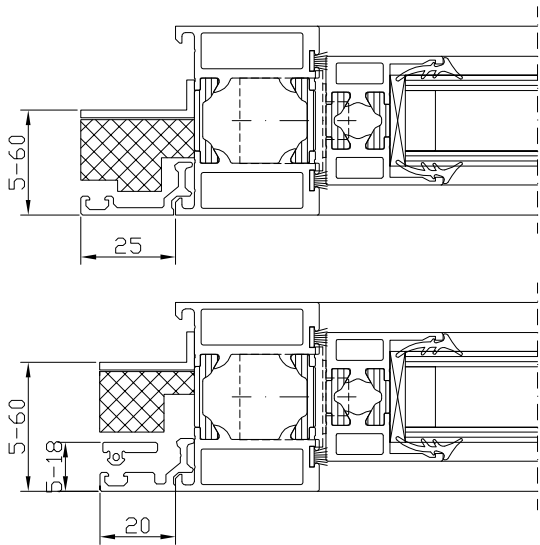

standard adapter profiles 24mm up to 60mm

alternative aluminium angle

non insulated adapter

adapter profile flush with surface outside or inside

EuroLam[®]
INTERNATIONAL

99510 Wiegendorf
Germany
Tel.: 036462/3388-0
Fax: 036462/3388-13

info@eurolam.de
www.eurolam.de

		finish:	scale:	position:	quantity:
installation possibilities					
EuroLam-adaptor profiles					
	Date	Name			
Bearb.					
Gepr.					
Norm					
Dateiname: adaptor_10-2013_eng					