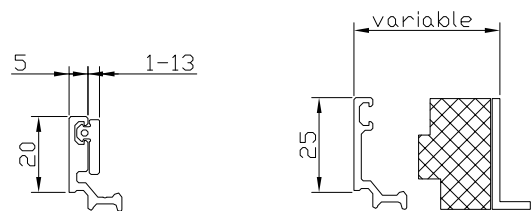

standard adapter profiles 24mm up to 60mm

alternative aluminium angle

non insulated adapter

adapter profile flush with surface outside or inside

EuroLam[®]
INTERNATIONAL

99510 Wiegendorf
Germany
Tel.: 036462/3388-0
Fax: 036462/3388-13