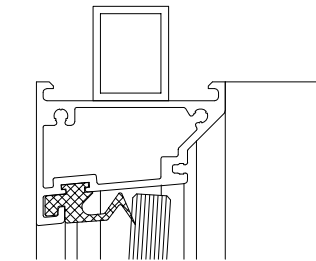

standard adapter profiles 24mm up to 60mm

alternative aluminium angle

non insulated adapter

adapter profile flush with surface outside or inside

EuroLam[®]
INTERNATIONAL

99510 Wiegendorf
Germany
Tel.: 036462/3388-0
Fax: 036462/3388-13

info@eurolam.de
www.eurolam.de

		finish:	scale:	position:	quantity:
installation possibilities					
EuroLam-adaptor profiles					
	Date	Name			
Bearb.					
Gepr.					
Norm					
Dateiname: adaptor_10-2013_eng					