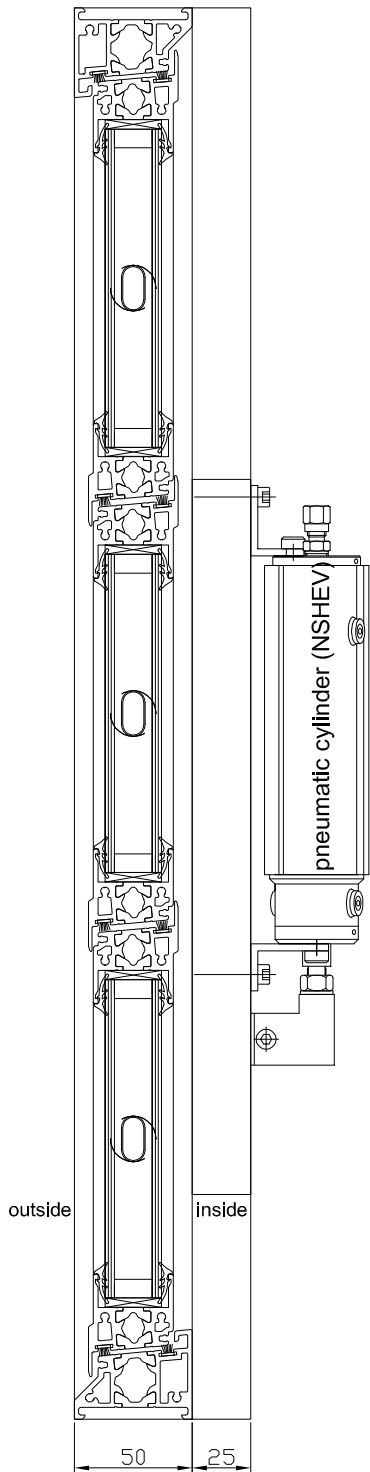

vertical section

horizontal section

EuroLam louvre window singel row

pneumatic cylinder PUDV 32/12-40-M 8 x 20-BA2R
 operating pressure: 6-10 bar
 piston diameter: 32 mm
 stroke: 40 mm
 force: 480 N

EuroLam[®]
 INTERNATIONAL