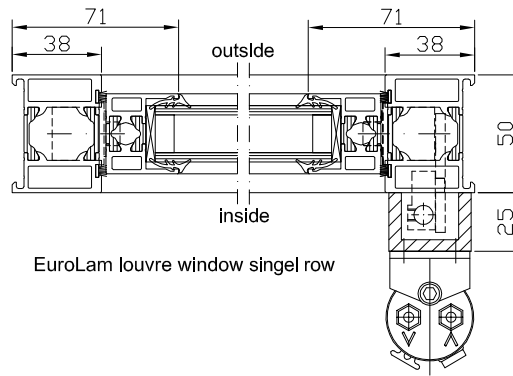

vertical section

horizontal section

EuroLam louvre window singel row

pneumatic cylinder PUDV 32/12-40-M 8 x 20-BA2R
 operating pressure: 6-10 bar
 piston diameter: 32 mm
 stroke: 40 mm
 force: 480 N

EuroLam[®]
 INTERNATIONAL