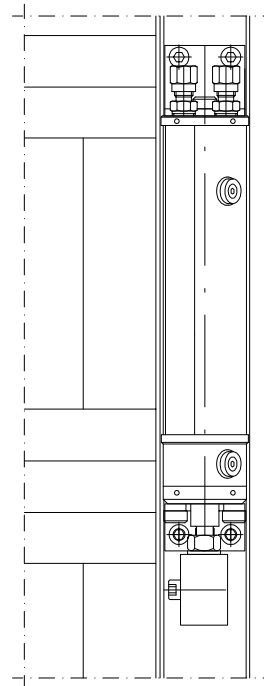

vertical section

horizontal section

EuroLam louvre window singel row

pneumatic cylinder PUDV 32/12-40-M 8 x 20-BA2R
 operating pressure: 6-10 bar
 piston diameter: 32 mm
 stroke: 40 mm
 force: 480 N

EuroLam[®]
 INTERNATIONAL